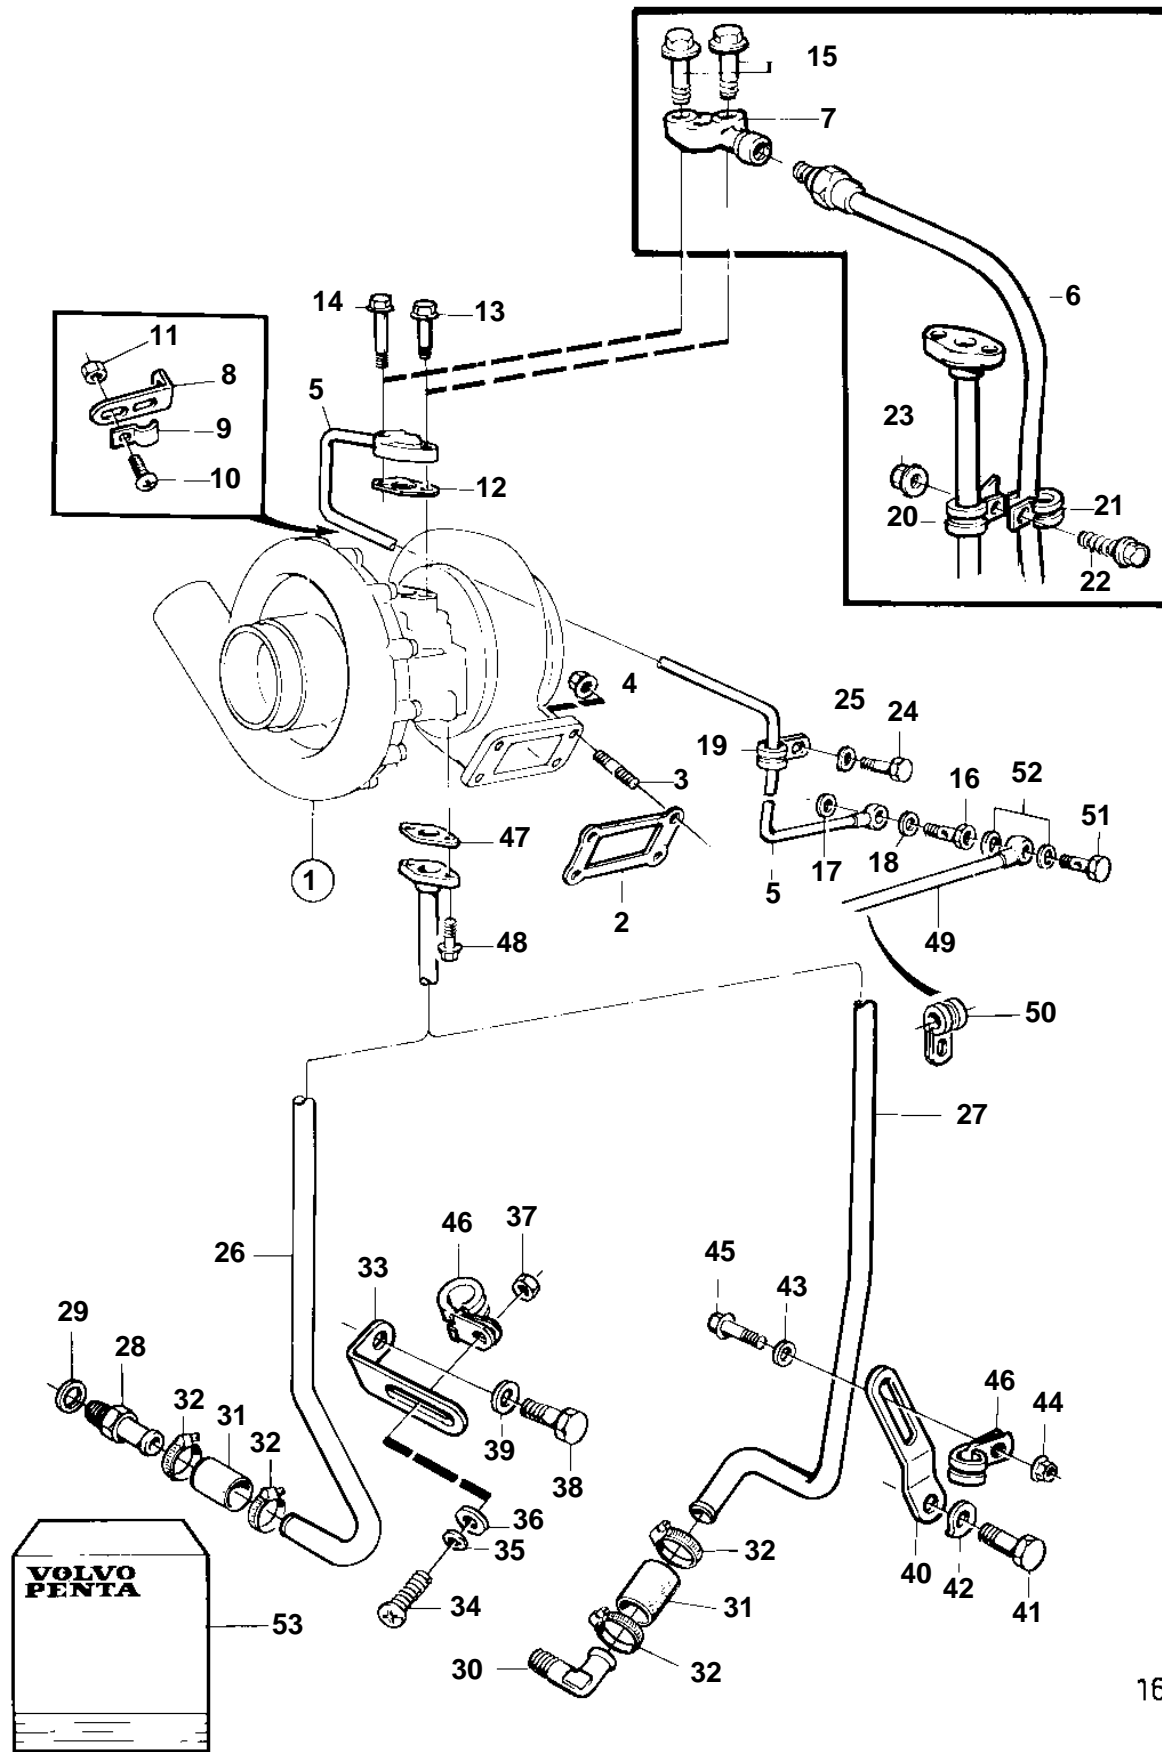

TWD1031VE

16845

TWD1031VE

REF	PART NO.	QTY	DESCRIPTION	SEE SEC.	NOTES
1	3826904	1	Turbocharger		
	3802086	1	Turbocharger, exch, exch • Comps. not spec.		
2	8194365	1	Gasket		Included in gasket kit for connecting of turbocharger., (422779)
3	8194545	4	Stud		(468892)
4	478346	4	Nut		
5	865763	1	Oil feed pipe		STD
6	1676847	1	Oil feed pipe		For turbo mounted low.
7	8192268	1	Flange		For turbo mounted low.
8	965559	1	Bracket		
9	968200	1	Clamp		
10	950046	1	Screw		
11	955825	1	Nut		
12	420641	1	Gasket		Included in gasket kit for connecting of turbocharger.
13	946173	1	Flange screw		L=20mm
14	945444	1	Flange screw		L=25mm
15	946470	2	Flange screw		
16	479464	1	Hollow screw		
17	942703	1	Gasket		Included in gasket kit for connecting of turbocharger.
18	11998	1	Gasket		Included in gasket kit for connecting of turbocharger.
19	952626	1	Clamp		STD
20	1545432	2	Clamp		For turbo mounted low.
21	949746	2	Clamp		For turbo mounted low.
22	944926	2	Flange screw		
23	945408	2	Flange nut		
24	950045	1	Screw		
25	941906	1	Spring washer		
26	865762	1	Oil return pipe		STD
27	1545084	1	Oil return pipe		For turbo mounted low.
28	941875	1	Nipple		
29	18677	1	Gasket		
30	479959	1	Elbow nipple		
31	466328	1	Rubber hose		
32	943474	2	Hose clamp		
33	965560	1	Bracket		
34	950046	1	Screw		
35	941906	1	Spring washer		
36	955893	1	Washer		
37	955825	1	Nut		
38		1	Screw, fuel inj. pump bracket		
39		1	Washer, fuel inj. pump bracket		
40	414692	1	Bracket		
41	955534	1	Screw		
42	942336	1	Spring washer		
43	955893	1	Washer		
44	945407	1	Flange nut		
45	945358	1	Flange screw		
46	949746	1	Clamp		
47	420643	1	Gasket		Included in gasket kit for connecting of turbocharger.
48	965215	2	Screw		
49	3826891	1	Oil feed pipe	3149	
50	952623		Clamp		FOR 3826891
51	969299	1	Hollow screw		
52	11994	2	Gasket		
53	876354	1	Gasket kit, turbo connect.		